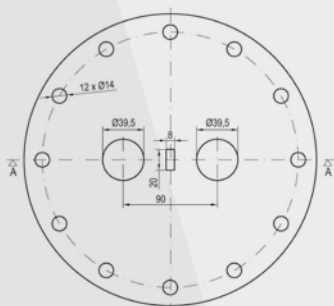

### Specifications

Type	FLPS 34	FLPS 1	FLPE-SSP 64
Item no.	1610041	1610040	1610204
Material	S 235 JR		S 235 JR
Colour	Black RAL 9017		Enamelled DIN 4753
Plate thickness (dimension x)	10 mm		10 mm
Suitable for	PSN tank		BE-SSP tank

Cross section A-A

FLPE 34 flange plate

Cross section A-A

FLPE 1 flange plate

Seal

FLPE 64 BE-SSP flange plate DN 110