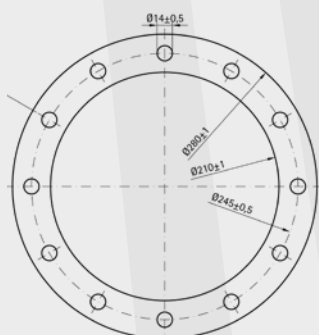

### Specifications

Type	FLPS 34	FLPS 1	FLPE-SSP 64
Item no.	1610041	1610040	1610204
Material	S 235 JR		S 235 JR
Colour	Black RAL 9017		Enamelled DIN 4753
Plate thickness (dimension x)	10 mm		10 mm
Suitable for	PSN tank		BE-SSP tank

Cross section A-A

FLPE 34 flange plate

Cross section A-A

FLPE 1 flange plate

Seal

FLPE 64 BE-SSP flange plate DN 110