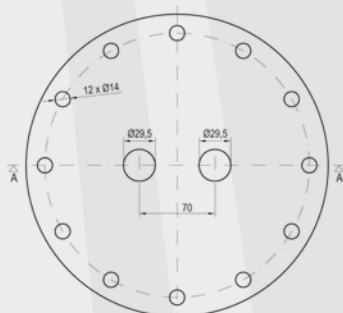

FLPE 34 flange plate