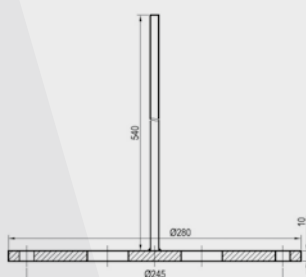

### Specifications

Type	FLPS 34	FLPS 1	FLPE-SSP 64
Item no.	1610041	1610040	1610204
Material	S 235 JR		S 235 JR
Colour	Black RAL 9017		Enamelled DIN 4753
Plate thickness (dimension x)	10 mm		10 mm
Suitable for	PSN tank		BE-SSP tank

Cross section A-A

FLPE 34 flange plate

Cross section A-A

FLPE 1 flange plate

Seal

FLPE 64 BE-SSP flange plate DN 110