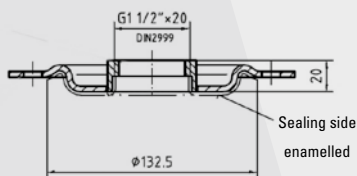

### Specifications

Type	FLPS 34	FLPS 1	FLPE-SSP 64
Item no.	1610041	1610040	1610204
Material	S 235 JR		S 235 JR
Colour	Black RAL 9017		Enamelled DIN 4753
Plate thickness (dimension x)	10 mm		10 mm
Suitable for	PSN tank		BE-SSP tank

Cross section A-A

FLPE 34 flange plate

Cross section A-A

FLPE 1 flange plate

Seal

FLPE 64 BE-SSP flange plate DN 110